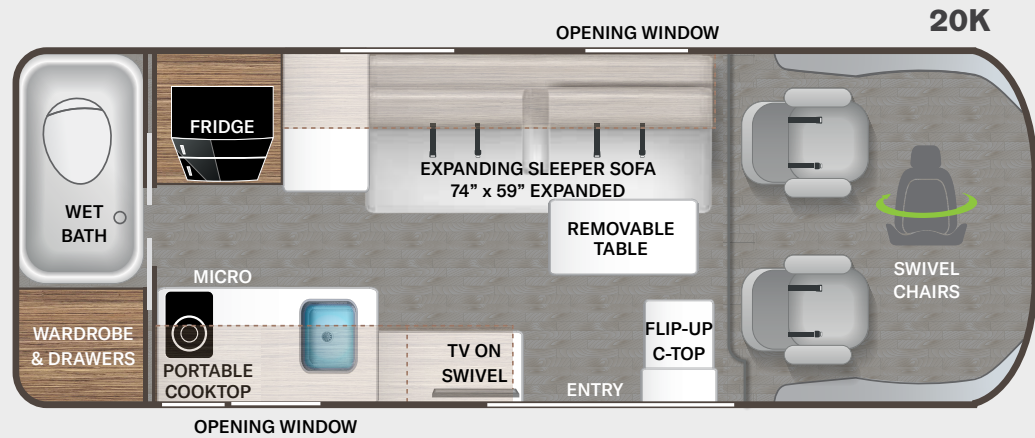

Floor Plans