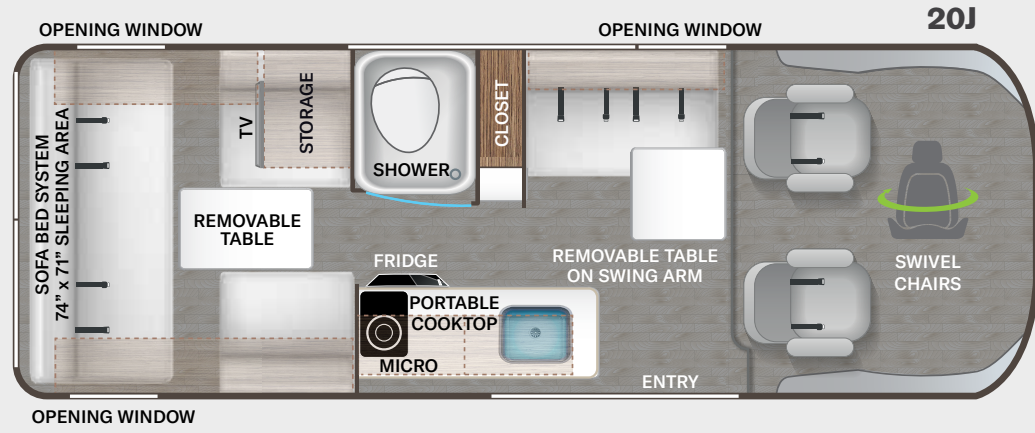

Floor Plans