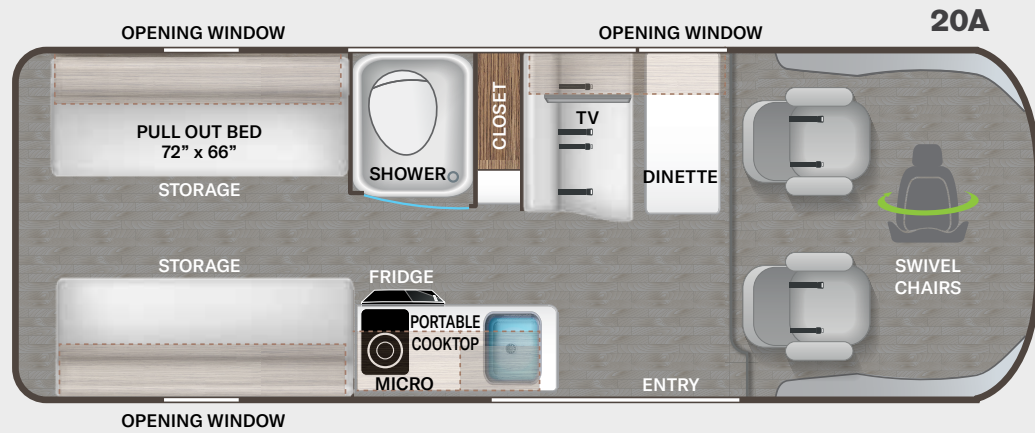

Floor Plans

Interiors

Exterior Paint

TELLARO®

Use your phone's camera to find out more information. Just scan the code!

Featured Highlights

CONSTRUCTION & EXTERIOR

- RAM ProMaster® 3500 Window Van, 276HP, 250 lb.-ft. Torque
- Thule® Lateral Arm Power Patio Awning with Integrated LED Lighting
- Thule® Roof Ladder and Roof Rack System
- Screen Door for Entryway
- Side Steps for Cab Doors
- Transparent Front Paint Protection
- 3,500-lb. Trailer Hitch with 4-pin Connector

CONSTRUCTION & EXTERIOR OPTIONS

- Retractable Roof Top with Sky Bunk™ Sleeping Area (20A & 20J)
- Thule® Bike Rack on Rear Door

AUTOMOTIVE & COCKPIT

- 7" Touchscreen Dash Radio with Apple CarPlay™ & Android Auto™
- Back-up Monitor
- Deluxe Heated/Remote Exterior Mirrors
- Power Windows & Door Locks
- Keyless Entry System
- Cruise Control
- Telescoping Leather Steering Wheel with Audio Buttons to Control Dash Radio
- Map Light
- Sun Visors
- 3-Piece Windshield Privacy Shades
- Drink Holders
- Leatherette, Swivel, Captain's Chairs (2)
- Cockpit Floor Mat
- Driver & Passenger Air Bags
- Aluminum Wheels
- Emergency Engine Start Switch

AUTOMOTIVE & COCKPIT OPTION

- Off-Road Tires

INTERIOR

- Residential Vinyl Flooring
- Metal Entry Grab Handle
- Soft Touch Vinyl Ceiling
- Two (2) Three-Point Seat Belts in Booth Dinette (20A)
- Two (2) Lap Belts in Sofa (20J, 20K & 20L)
- Two (2) Three-Point Seat Belts in Rear Lounge (20J)
- Collapsible Dinette Table (20A)
- Removable Table on Swing Arm (20J & 20K)
- Removable Sofa Tables (20L)
- Wellformed Interior Wall Panels
- TecnoForm® S.p.A. Euro-Style Cabinet Doors
- LED Lighting
- Window Privacy Roller Shades
- Large Opening Side Windows
- Large Skylight in Living Area (20A & 20J)