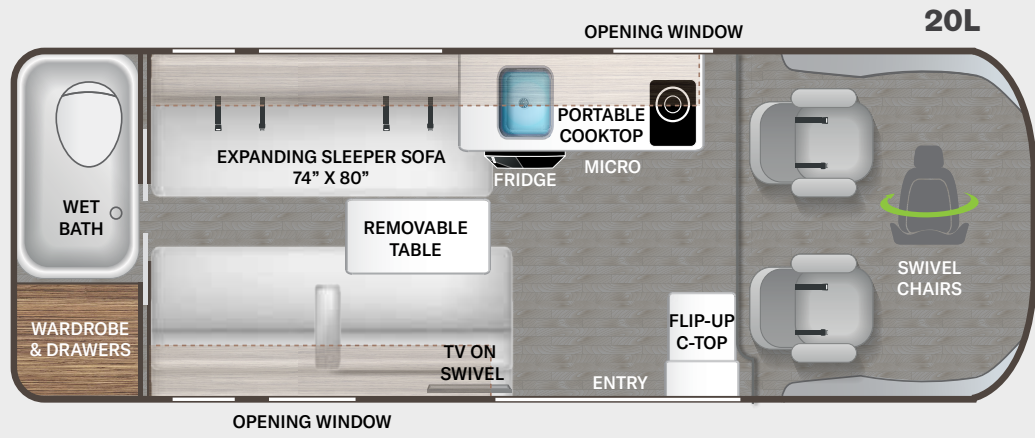

Floor Plans

Interiors

Exterior Paint

TELLARO®

Use your phone's camera to find out more information. Just scan the code!

Featured Highlights

CONSTRUCTION & EXTERIOR

- RAM ProMaster® 3500 Window Van, 276HP, 250 lb.-ft. Torque
- Thule® Lateral Arm Power Patio Awning with Integrated LED Lighting
- Thule® Roof Ladder and Roof Rack System
- Screen Door for Entryway
- Side Steps for Cab Doors
- Transparent Front Paint Protection
- 3,500-lb. Trailer Hitch with 4-pin Connector

CONSTRUCTION & EXTERIOR OPTIONS

- Retractable Roof Top with Sky Bunk™ Sleeping Area (20A & 20J)
- Thule® Bike Rack on Rear Door

AUTOMOTIVE & COCKPIT

- 7" Touchscreen Dash Radio with Apple CarPlay™ & Android Auto™
- Back-up Monitor
- Deluxe Heated/Remote Exterior Mirrors
- Power Windows & Door Locks
- Keyless Entry System
- Cruise Control
- Telescoping Leather Steering Wheel with Audio Buttons to Control Dash Radio
- Map Light
- Sun Visors
- 3-Piece Windshield Privacy Shades
- Drink Holders
- Leatherette, Swivel, Captain's Chairs (2)
- Cockpit Floor Mat
- Driver & Passenger Air Bags
- Aluminum Wheels
- Emergency Engine Start Switch

AUTOMOTIVE & COCKPIT OPTION

- Off-Road Tires

INTERIOR

- Residential Vinyl Flooring
- Metal Entry Grab Handle
- Soft Touch Vinyl Ceiling
- Two (2) Three-Point Seat Belts in Booth Dinette (20A)
- Two (2) Lap Belts in Sofa (20J, 20K & 20L)
- Two (2) Three-Point Seat Belts in Rear Lounge (20J)
- Collapsible Dinette Table (20A)
- Removable Table on Swing Arm (20J & 20K)
- Removable Sofa Tables (20L)
- Wellformed Interior Wall Panels
- TecnoForm® S.p.A. Euro-Style Cabinet Doors
- LED Lighting
- Window Privacy Roller Shades
- Large Opening Side Windows
- Large Skylight in Living Area (20A & 20J)